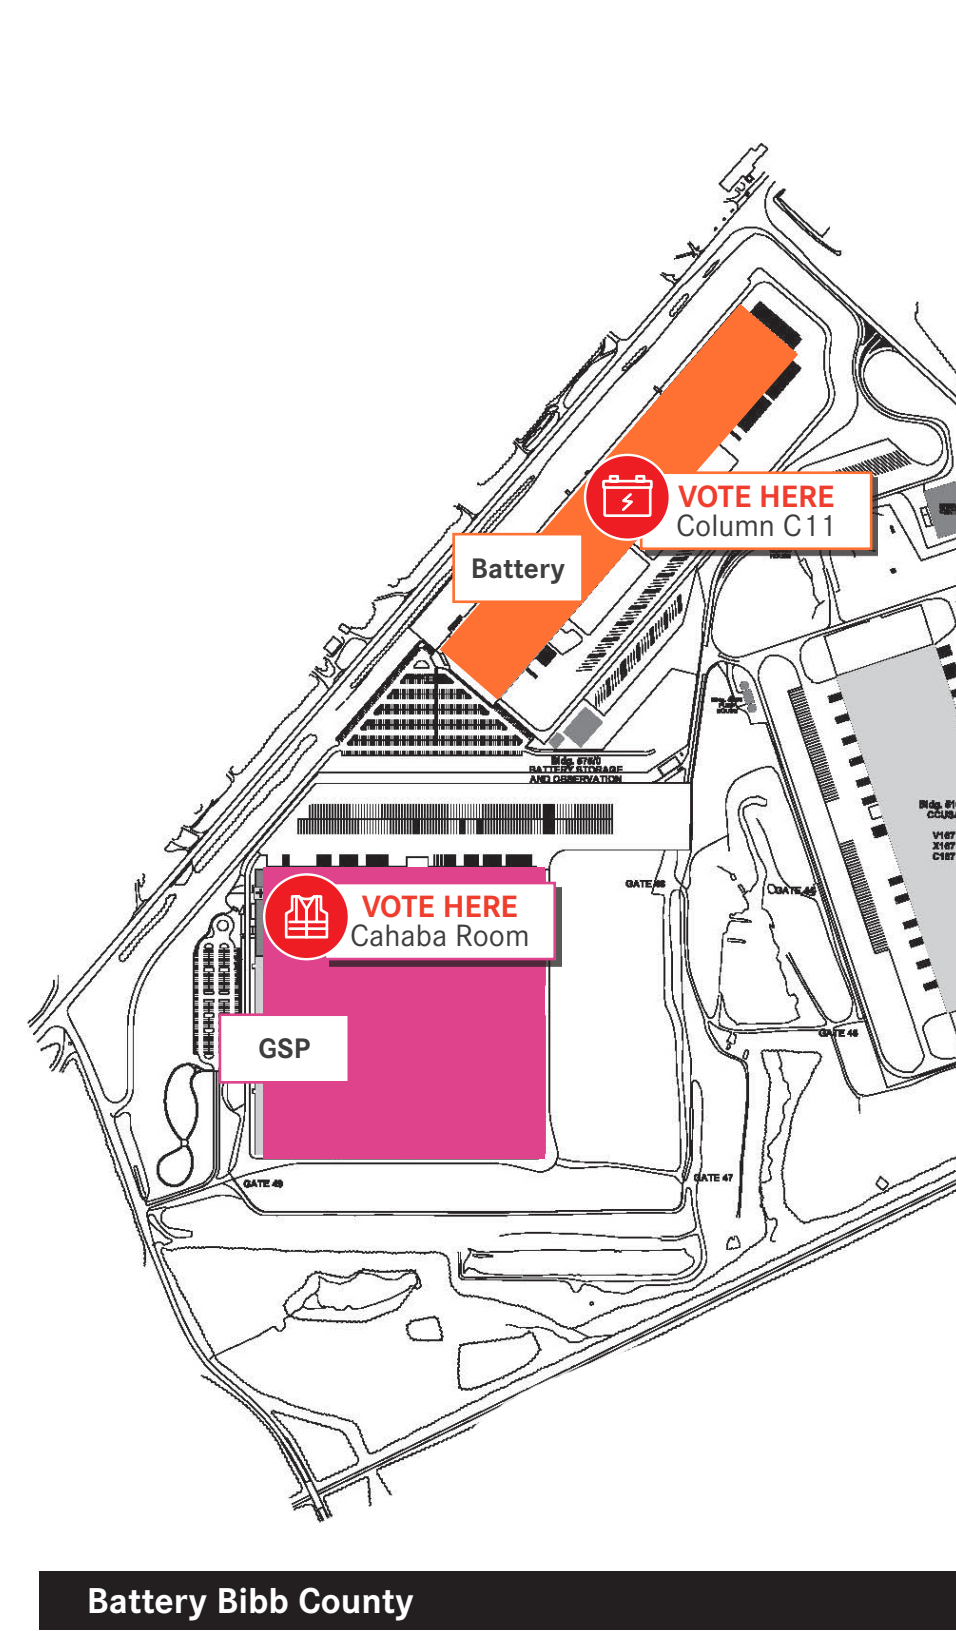

NLRB Election - Voting Schedule

May 13-17, 2024

		ASSEMBLY 1	ASSEMBLY 2	PAINT SHOP	BODY SHOP	BATTERY/GSP		
Voting Locations		 Column B25	 Back Maybach Showcar Area	 Front East Area Column V27	 Green Mile (East)	 WV48 - AGV Rework area	 Battery: Column C11	 GSP: Cahaba Room
Monday, May 13, 2024	PM		4:00 pm - 9:45 pm	4:00 pm - 9:45 pm	4:00 pm - 9:45 pm			
Tuesday, May 14, 2024	AM	4:00 am - 9:45 am	4:00 am - 9:45 am	4:00 am - 9:45 am	4:00 am - 9:45 am	4:00 am - 9:45 am	5:45 am - 9:45 am	
	PM	2:30 pm - 7:00 pm	4:00 pm - 9:45 pm	4:00 pm - 9:45 pm	4:00 pm - 9:45 pm	4:00 pm - 9:45 pm	1:30 pm - 5:30 pm	
Wednesday, May 15, 2024	AM	4:00 am - 9:45 am	4:00 am - 9:45 am	4:00 am - 9:45 am	4:00 am - 9:45 am	4:00 am - 9:45 am	8:00 am - 10:00 am	4:00 am - 6:30 am
	PM	2:30 pm - 7:00 pm	4:00 pm - 9:45 pm	4:00 pm - 9:45 pm	4:00 pm - 9:45 pm	4:00 pm - 9:45 pm	1:30 pm - 5:30 pm	
Thursday, May 16, 2024	AM	4:00 am - 9:45 am	4:00 am - 9:45 am	4:00 am - 9:45 am	4:00 am - 9:45 am	4:00 am - 9:45 am	8:00 am - 10:00 am	4:00 am - 6:30 am
	PM	2:30 pm - 7:00 pm	4:00 pm - 9:45 pm	4:00 pm - 9:45 pm	4:00 pm - 9:45 pm	4:00 pm - 9:45 pm		
Friday, May 17, 2024	AM		4:00 am - 9:45 am	4:00 am - 9:45 am	4:00 am - 9:45 am			

Ballot Count After Polls Close Friday, May 17, 2024

NLRB Election - Voting Locations

May 13-17, 2024

MBUSI Main Campus

Battery Bibb County