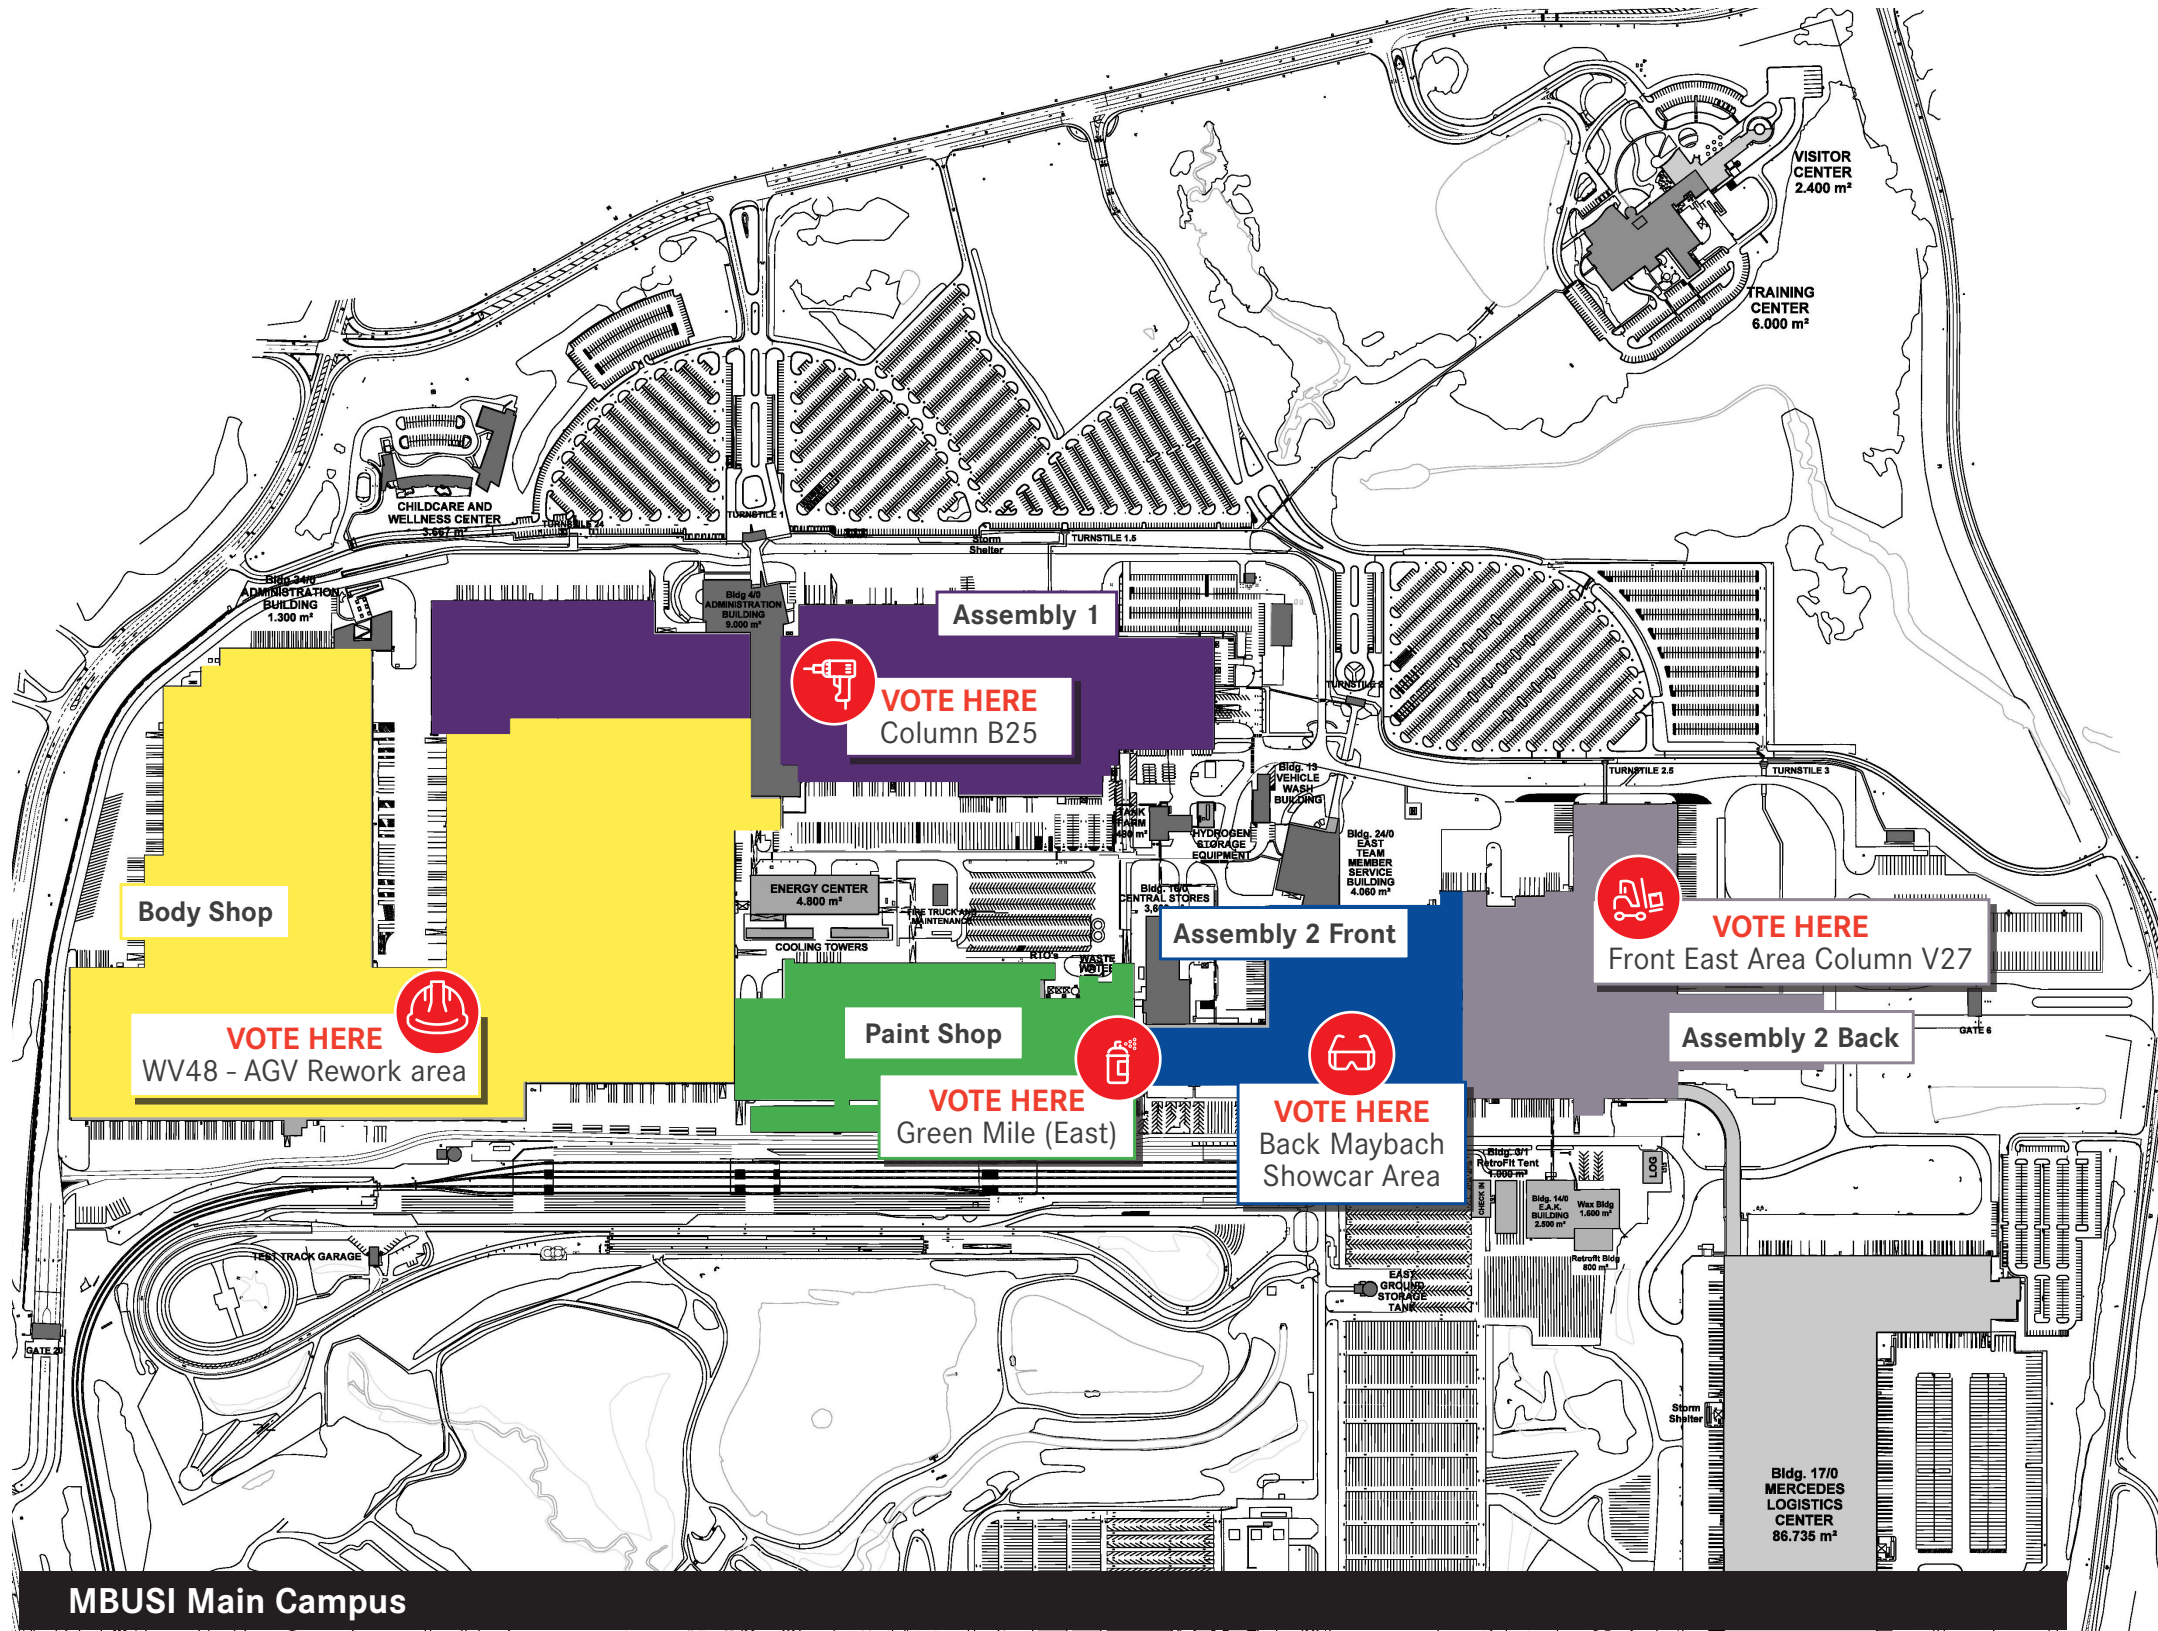

NLRB Election - Voting Schedule

May 13-17, 2024

		ASSEMBLY 1	ASSEMBLY 2	PAINT SHOP	BODY SHOP	BATTERY/GSP		
Voting Locations		 Column B25	 Back Maybach Showcar Area	 Front East Area Column V27	 Green Mile (East)	 WV48 - AGV Rework area	 Battery: Column C11	 GSP: Cahaba Room
Monday, May 13, 2024	PM		4:00 pm - 9:45 pm	4:00 pm - 9:45 pm	4:00 pm - 9:45 pm			
Tuesday, May 14, 2024	AM	4:00 am - 9:45 am	4:00 am - 9:45 am	4:00 am - 9:45 am	4:00 am - 9:45 am	4:00 am - 9:45 am	5:45 am - 9:45 am	
	PM	2:30 pm - 7:00 pm	4:00 pm - 9:45 pm	4:00 pm - 9:45 pm	4:00 pm - 9:45 pm	4:00 pm - 9:45 pm	1:30 pm - 5:30 pm	
Wednesday, May 15, 2024	AM	4:00 am - 9:45 am	4:00 am - 9:45 am	4:00 am - 9:45 am	4:00 am - 9:45 am	4:00 am - 9:45 am	8:00 am - 10:00 am	4:00 am - 6:30 am
	PM	2:30 pm - 7:00 pm	4:00 pm - 9:45 pm	4:00 pm - 9:45 pm	4:00 pm - 9:45 pm	4:00 pm - 9:45 pm	1:30 pm - 5:30 pm	
Thursday, May 16, 2024	AM	4:00 am - 9:45 am	4:00 am - 9:45 am	4:00 am - 9:45 am	4:00 am - 9:45 am	4:00 am - 9:45 am	8:00 am - 10:00 am	4:00 am - 6:30 am
	PM	2:30 pm - 7:00 pm	4:00 pm - 9:45 pm	4:00 pm - 9:45 pm	4:00 pm - 9:45 pm	4:00 pm - 9:45 pm		
Friday, May 17, 2024	AM		4:00 am - 9:45 am	4:00 am - 9:45 am	4:00 am - 9:45 am			

Ballot Count After Polls Close Friday, May 17, 2024

NLRB Election - Voting Locations

May 13-17, 2024

MBUSI Main Campus

Battery Bibb County